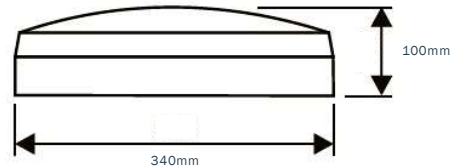

TECHNICAL SPECIFICATIONS: MAINTAINED EMERGENCY

MODEL NO:	OY3403KEMXX / OY3404KEMXX / OY3406KEMXX
Lamp Type:	White LED
Mains Supply:	220-240 Volts, 50-60Hz
Power Rating:	7 - 25W (Depending on configuration, user selected lamp current)
Color Rendering Index (CRI):	> 80
Degree of Protection:	IP 44
Fitting Construction:	White Polycarbonate body with an opal PC diffuser
Battery:	High Temperature Nickel Cadmium
Rated Duration:	2 Hours
Sensor:	Optional microwave sensor: On/Off or On/Dim to 20%
Standards / Compliance:	IEC 60598-2-22

TECHNICAL SPECIFICATIONS: NON-EMERGENCY

MODEL NO:	OY3403KXX / OY3404KXX / OY3406KXX
Lamp Type:	White LED
Mains Supply:	220-240 Volts, 50-60Hz
Power Rating:	7 - 25W (Depending on configuration, user selected lamp current)
Color Rendering Index (CRI):	> 80
Degree of Protection:	IP 44
Fitting Construction:	White Polycarbonate body with an opal PC diffuser
Sensor:	Optional microwave sensor: On/Off or On/Dim to 20%
Standards / Compliance:	IEC 60598-1